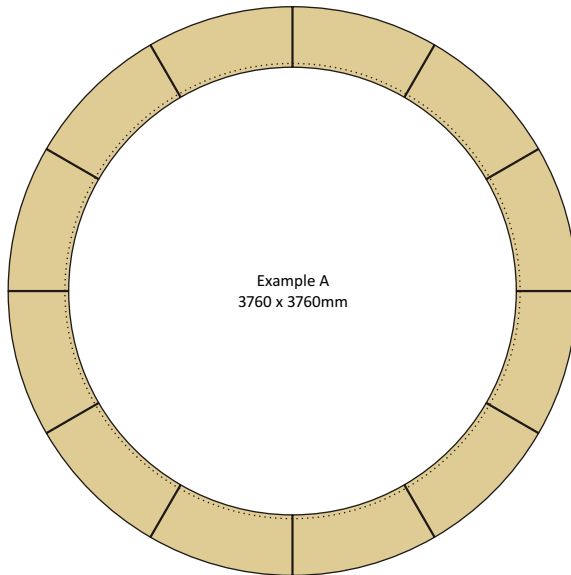

Bull Nosed Pool Surround C080

The simple Bullnose Surround adds the finishing touches to sunken pools and beds.

Bull Nosed Pool Surround C080

Straights and Corners					
Description	Code	Height (mm)	Width (mm)	Length (mm)	Weight (Kg)
Straight	C085	60	400	1000	50
Internal Corner	C084	60	400	400	20

Radius Sections					
Description	Code	Height (mm)	Outer Radius (mm)	No. Per Circle	Weight (Kg)
Curve	C081	60	1880	12	40
Curve	C082	60	1717	12	44
Curve	C083	60	3500	24	43

Section

Also available as 7000 x 7000mm circular surround