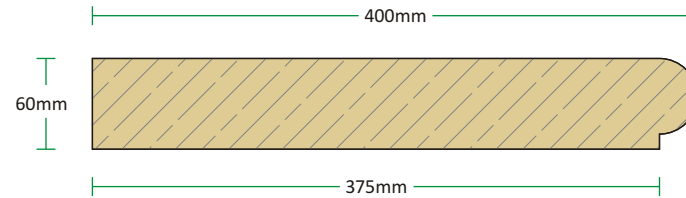

Bull Nosed Pool Surround C080

The simple Bullnose Surround adds the finishing touches to sunken pools and beds.

Bull Nosed Pool Surround C080

Straights and Corners					
Description	Code	Height (mm)	Width (mm)	Length (mm)	Weight (Kg)
Straight	C085	60	400	1000	50
Internal Corner	C084	60	400	400	20

Radius Sections					
Description	Code	Height (mm)	Outer Radius (mm)	No. Per Circle	Weight (Kg)
Curve	C081	60	1880	12	40
Curve	C082	60	1717	12	44
Curve	C083	60	3500	24	43

Section

Also available as 7000 x 7000mm circular surround