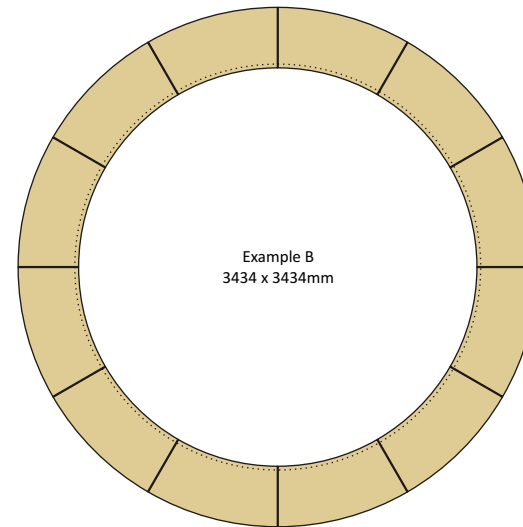

Bull Nosed Pool Surround C080

The simple Bullnose Surround adds the finishing touches to sunken pools and beds.

Bull Nosed Pool Surround C080

Straights and Corners					
Description	Code	Height (mm)	Width (mm)	Length (mm)	Weight (Kg)
Straight	C085	60	400	1000	50
Internal Corner	C084	60	400	400	20

Radius Sections					
Description	Code	Height (mm)	Outer Radius (mm)	No. Per Circle	Weight (Kg)
Curve	C081	60	1880	12	40
Curve	C082	60	1717	12	44
Curve	C083	60	3500	24	43

Section

Also available as 7000 x 7000mm circular surround